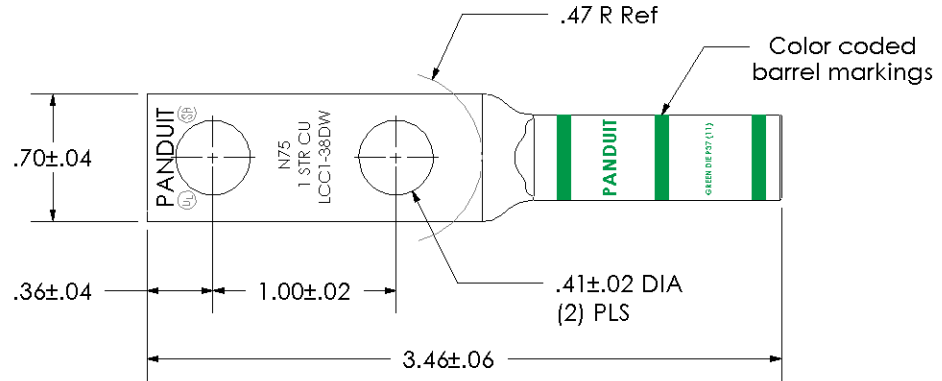

THIS COPY IS PROVIDED ON A RESTRICTED BASIS AND IS NOT TO BE USED IN ANY WAY DETRIMENTAL TO THE INTERESTS OF PANDUIT CORP.

Material	High Conductivity Seamless Copper Tube
Plating	Electro-Tin
Wire Size	1 AWG
Wire Type	Stranded Copper; Class B: Compact, Compressed or Concentric, Class C: Concentric
Wire Strip Length	1-7/16 in.
Stud Size	3/8 in.
UL Listed Wire Connector	Yes, for applications up to 35kv. Consult cable manufacturer for voltage stress relief instructions with applications greater than 2000 volts.
UL Temperature Rating	90° C
C.S.A Certified Wire Connector	Yes
Panduit Color Code on Barrel	GREEN
Panduit Die Index No. on Barrel	P37
Alternate Industry Die Index No. ( ) on Barrel	(11)

00	9/02	SAB	DRL	RELEASED	10340
REV	DATE	BY	CHK	DESCRIPTION	ECN

**PANDUIT CORP. TINLEY PARK, ILLINOIS**

LCC1-38DW-E  
Copper Lug - Two-Hole, Long Barrel with Window

SCALE N/A DRAWING NO / CAD FILE LCC1-38DW-CUST