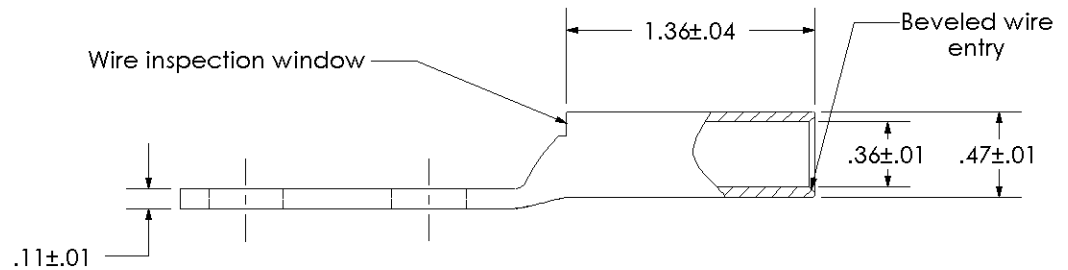

THIS COPY IS PROVIDED ON A RESTRICTED BASIS AND IS NOT TO BE USED IN ANY WAY DETRIMENTAL TO THE INTERESTS OF PANDUIT CORP.

Material	High Conductivity Seamless Copper Tube
Plating	Electro-Tin
Wire Size	1 AWG
Wire Type	Stranded Copper; Class B: Compact, Compressed or Concentric, Class C: Concentric
Wire Strip Length	1-7/16 in.
Stud Size	3/8 in.
UL Listed Wire Connector	Yes, for applications up to 35kv. Consult cable manufacturer for voltage stress relief instructions with applications greater than 2000 volts.
UL Temperature Rating	90° C
C.S.A Certified Wire Connector	Yes
Panduit Color Code on Barrel	GREEN
Panduit Die Index No. on Barrel	P37
Alternate Industry Die Index No. ( ) on Barrel	(11)

00	9/02	SAB	DRL	RELEASED	10340
REV	DATE	BY	CHK	DESCRIPTION	ECN

**PANDUIT CORP. TINLEY PARK, ILLINOIS**

LCC1-38DW-E  
Copper Lug - Two-Hole, Long Barrel with Window

SCALE N/A DRAWING NO / CAD FILE LCC1-38DW-CUST